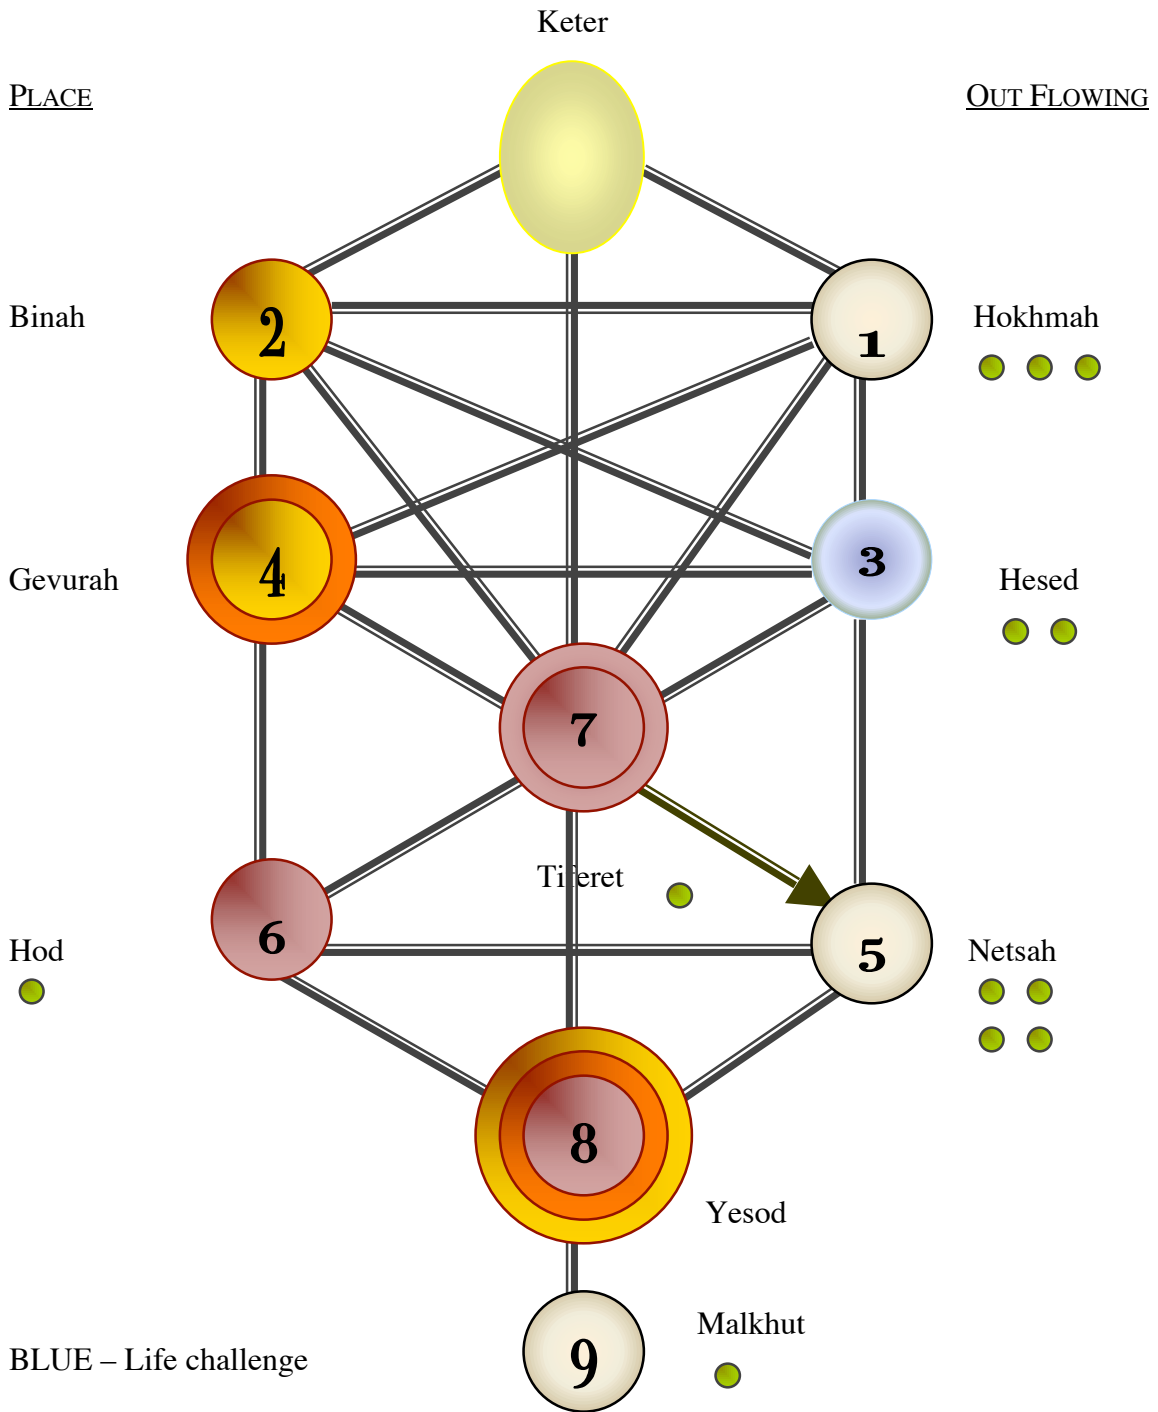

Frances Segel 2-27-1913

-  BLUE – Life challenge
-  RED - Core numbers
-  YELLOW - Missing numbers in name asking for a deeper understanding
-  ORANGE – Number asking for a deeper understanding
-  GREEN – Frequency of numbers in name